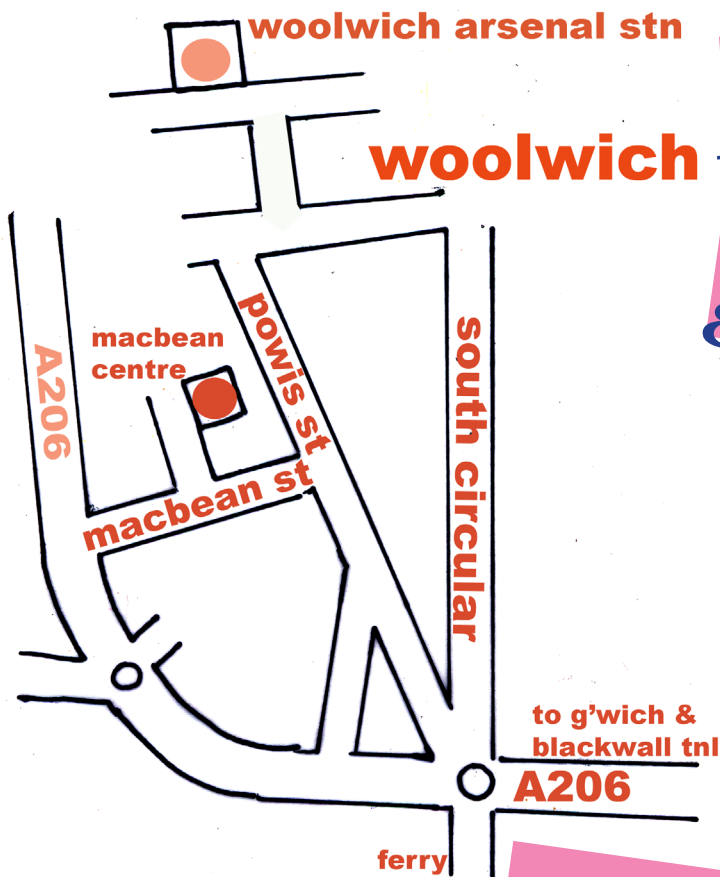

we are moving soon from macbean centreso

greenwich mural workshop presents

*an exhibition of
artworks 1975 to 2008*

macbean centre macbean street woolwich

*parks
tiles
gardens
posters
playgrounds
mosaics
murals
banners*

*PRIVATE VIEW
15 DECEMBER 6 -9pm*

come by overground to woolwich arsenal - 5 mins walk
come by tube from north greenwich by 272 or 161
come by any number of buses to woolwich to the stop by the station
come by vehicle via the A206 to macbean street - then into centre car park